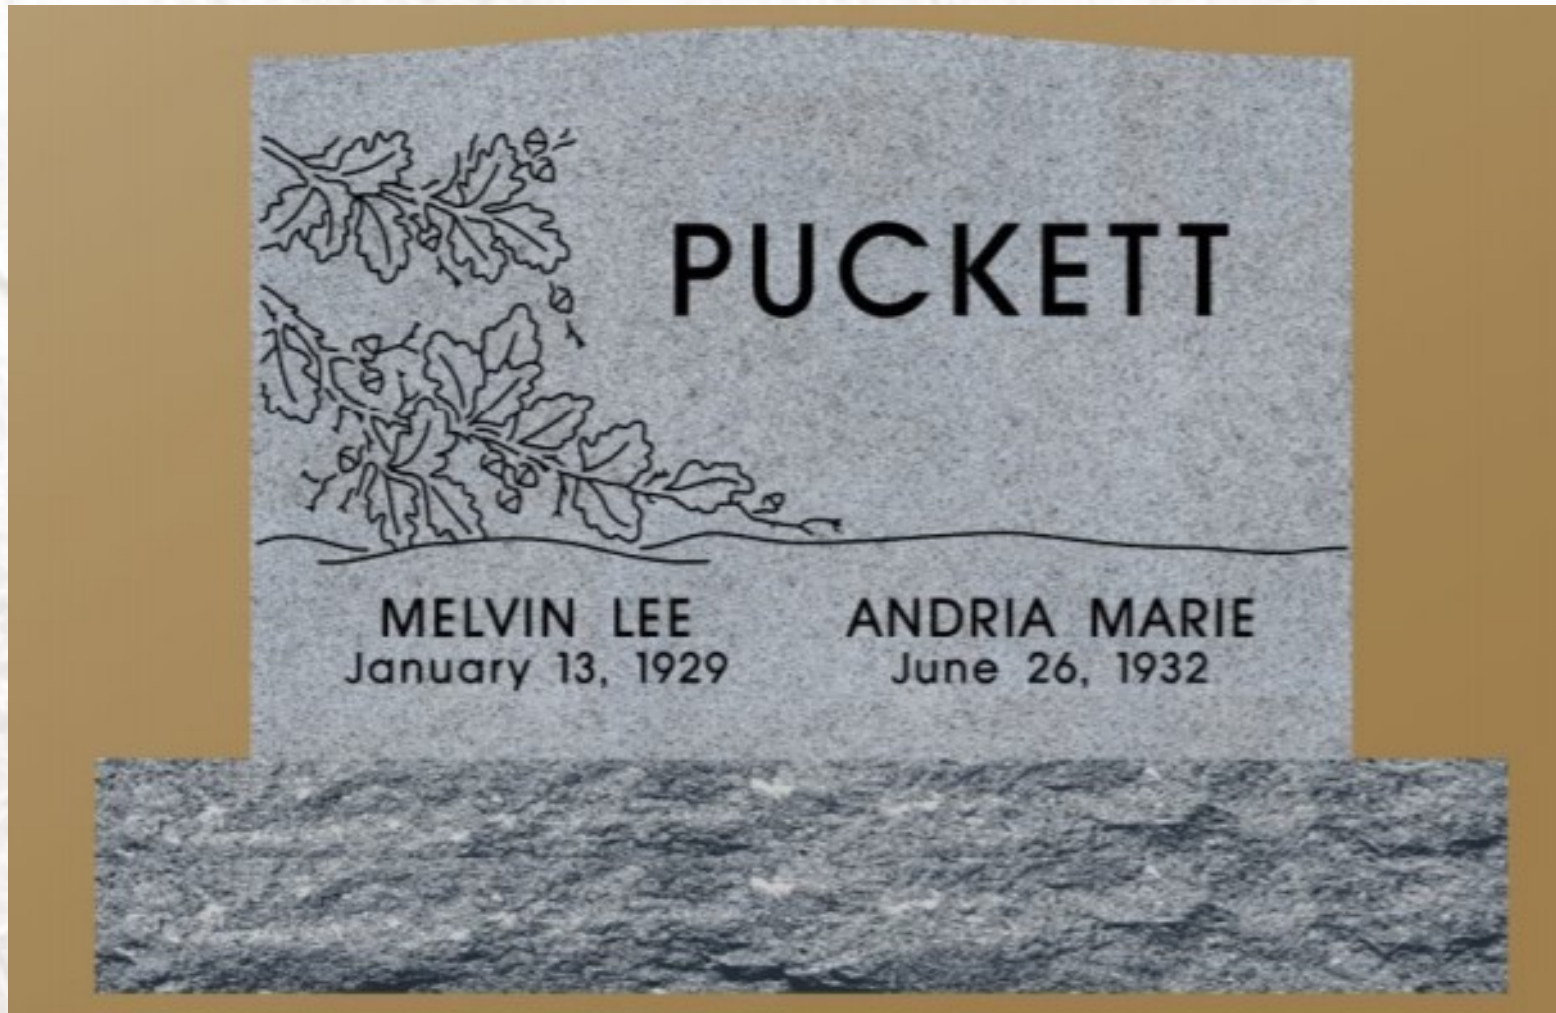

# Companion Monument - 30x8x20, 40x14x8 Installed (2 grave minimum)

Southern Gray

Barre

Mountain Rose

Missouri Red

Mahogany

Colonial Rose

Ebony Mist