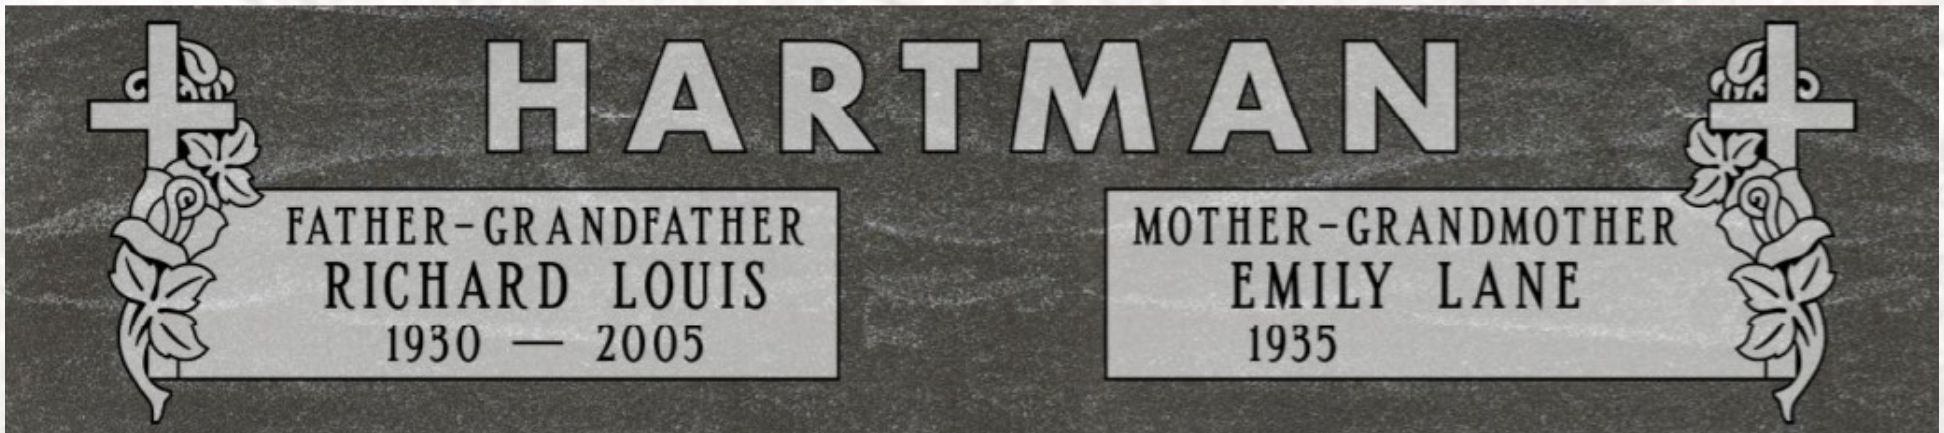

Companion Flush Marker - 48x12x4

Barre

Mountain Rose

Missouri Red

Mahogany

Impala

Coral Blue

Jet Black