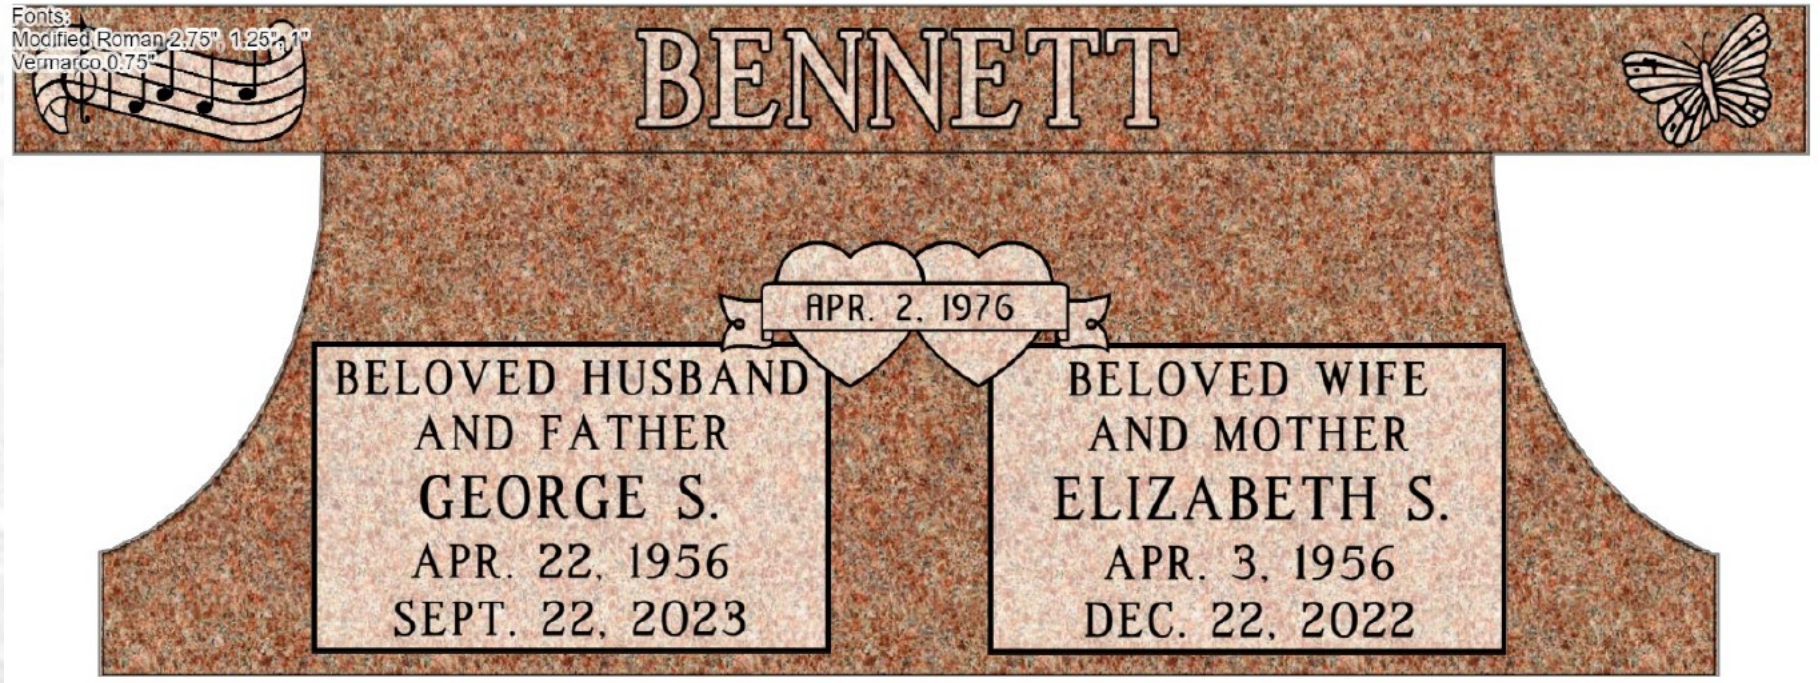

Companion Monument - 36x14x4, 30x8x14 Installed (2 grave minimum)

Southern Gray

Barre

Mountain Rose

Missouri Red

Mahogany

Colonial Rose

Ebony Mist

Impala

Blue Pearl

\$6200

\$7000